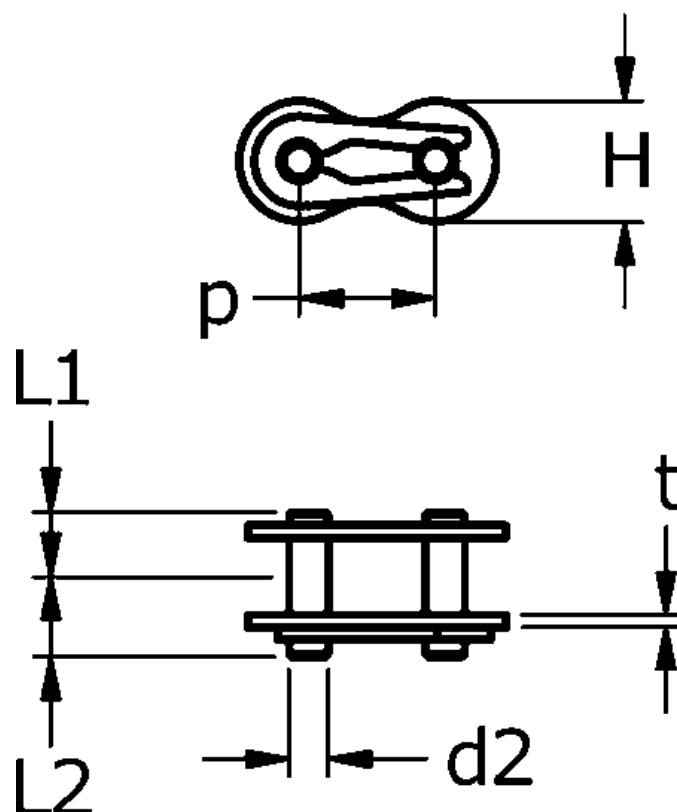

Article number: 6100112031

Description: Connecting link 3/8 x 7/32 simplex 06B-1  
St. steel

## Measures

Breaking power = 4960

C = 13.15

d = 3.28

D = -

For chain size = 3/8 x 7/32

For chain type = 06 B-1

L1 = 6.1

L2 = 7.7

P = 9,525

W = -